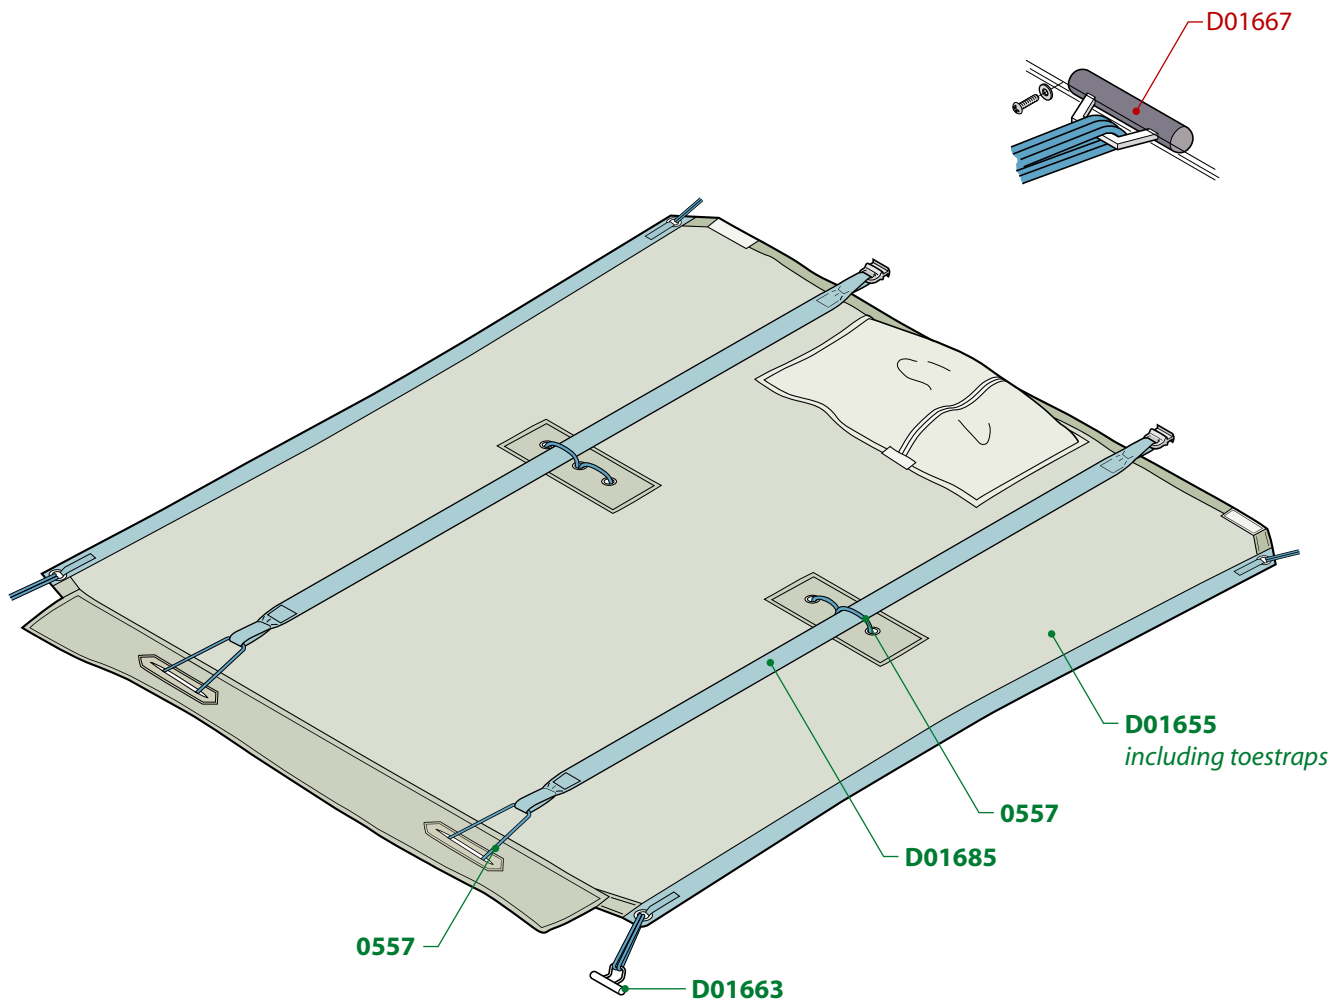

BOLD GREEN numbers = stock item
LIGHT RED numbers = special order item

BOLD GREEN numbers = stock item
LIGHT RED numbers = special order item

BOLD GREEN numbers = stock item
LIGHT RED numbers = special order item

BOLD GREEN numbers = stock item
LIGHT RED numbers = special order item

BOLD GREEN numbers = stock item
LIGHT RED numbers = special order item

IMPORTANT NOTICE: All diagrams, drawings and related information are the intellectual property of Performance Sailcraft Europe Limited. Any copying, distributing or other use without our prior written permission is strictly prohibited. © 2006 Performance Sailcraft Europe Limited.

BOLD GREEN numbers = stock item
LIGHT RED numbers = special order item