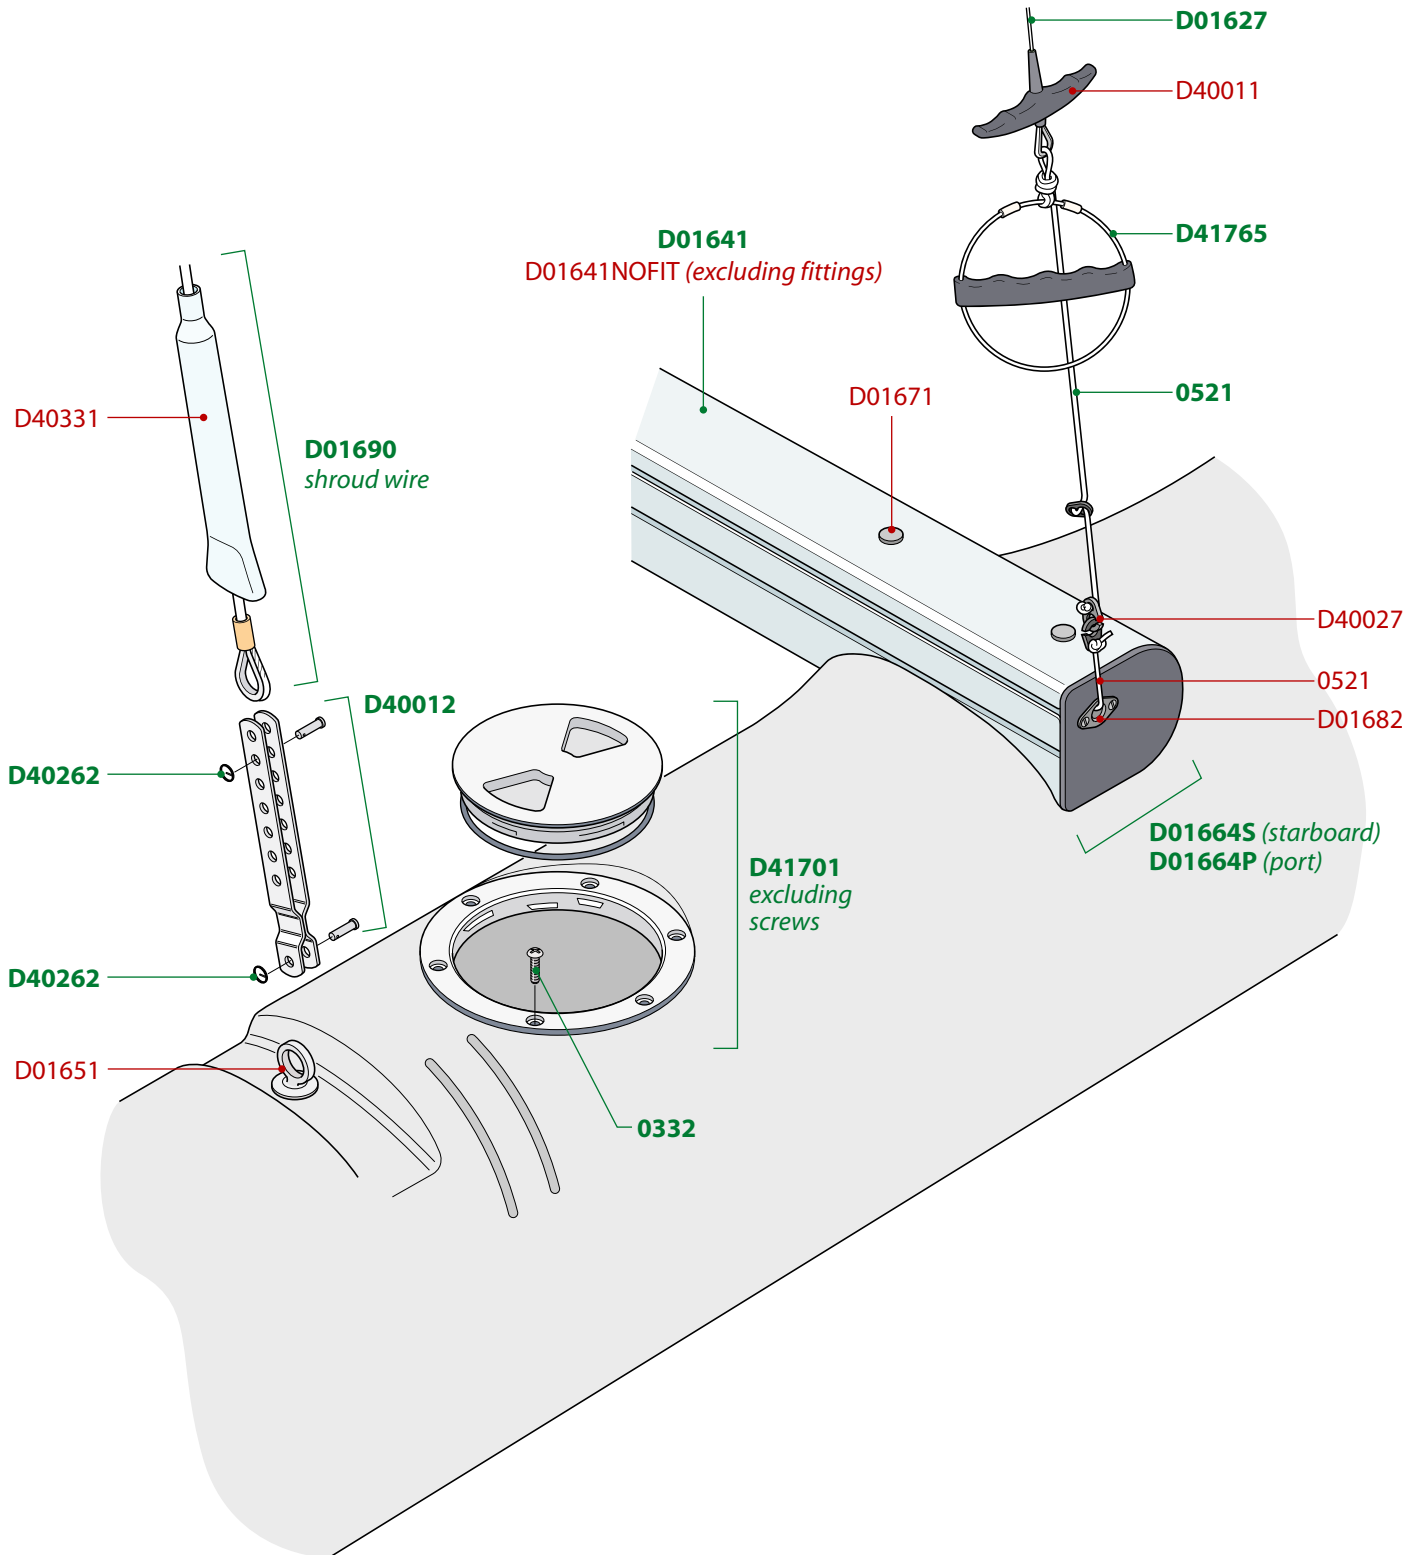

BOLD GREEN numbers = stock item
LIGHT RED numbers = special order item

BOLD GREEN numbers = stock item
LIGHT RED numbers = special order item

BOLD GREEN numbers = stock item
LIGHT RED numbers = special order item

BOLD GREEN numbers = stock item
LIGHT RED numbers = special order item

BOLD GREEN numbers = stock item
LIGHT RED numbers = special order item

IMPORTANT NOTICE: All diagrams, drawings and related information are the intellectual property of Performance Sailcraft Europe Limited. Any copying, distributing or other use without our prior written permission is strictly prohibited. © 2006 Performance Sailcraft Europe Limited.

BOLD GREEN numbers = stock item
LIGHT RED numbers = special order item