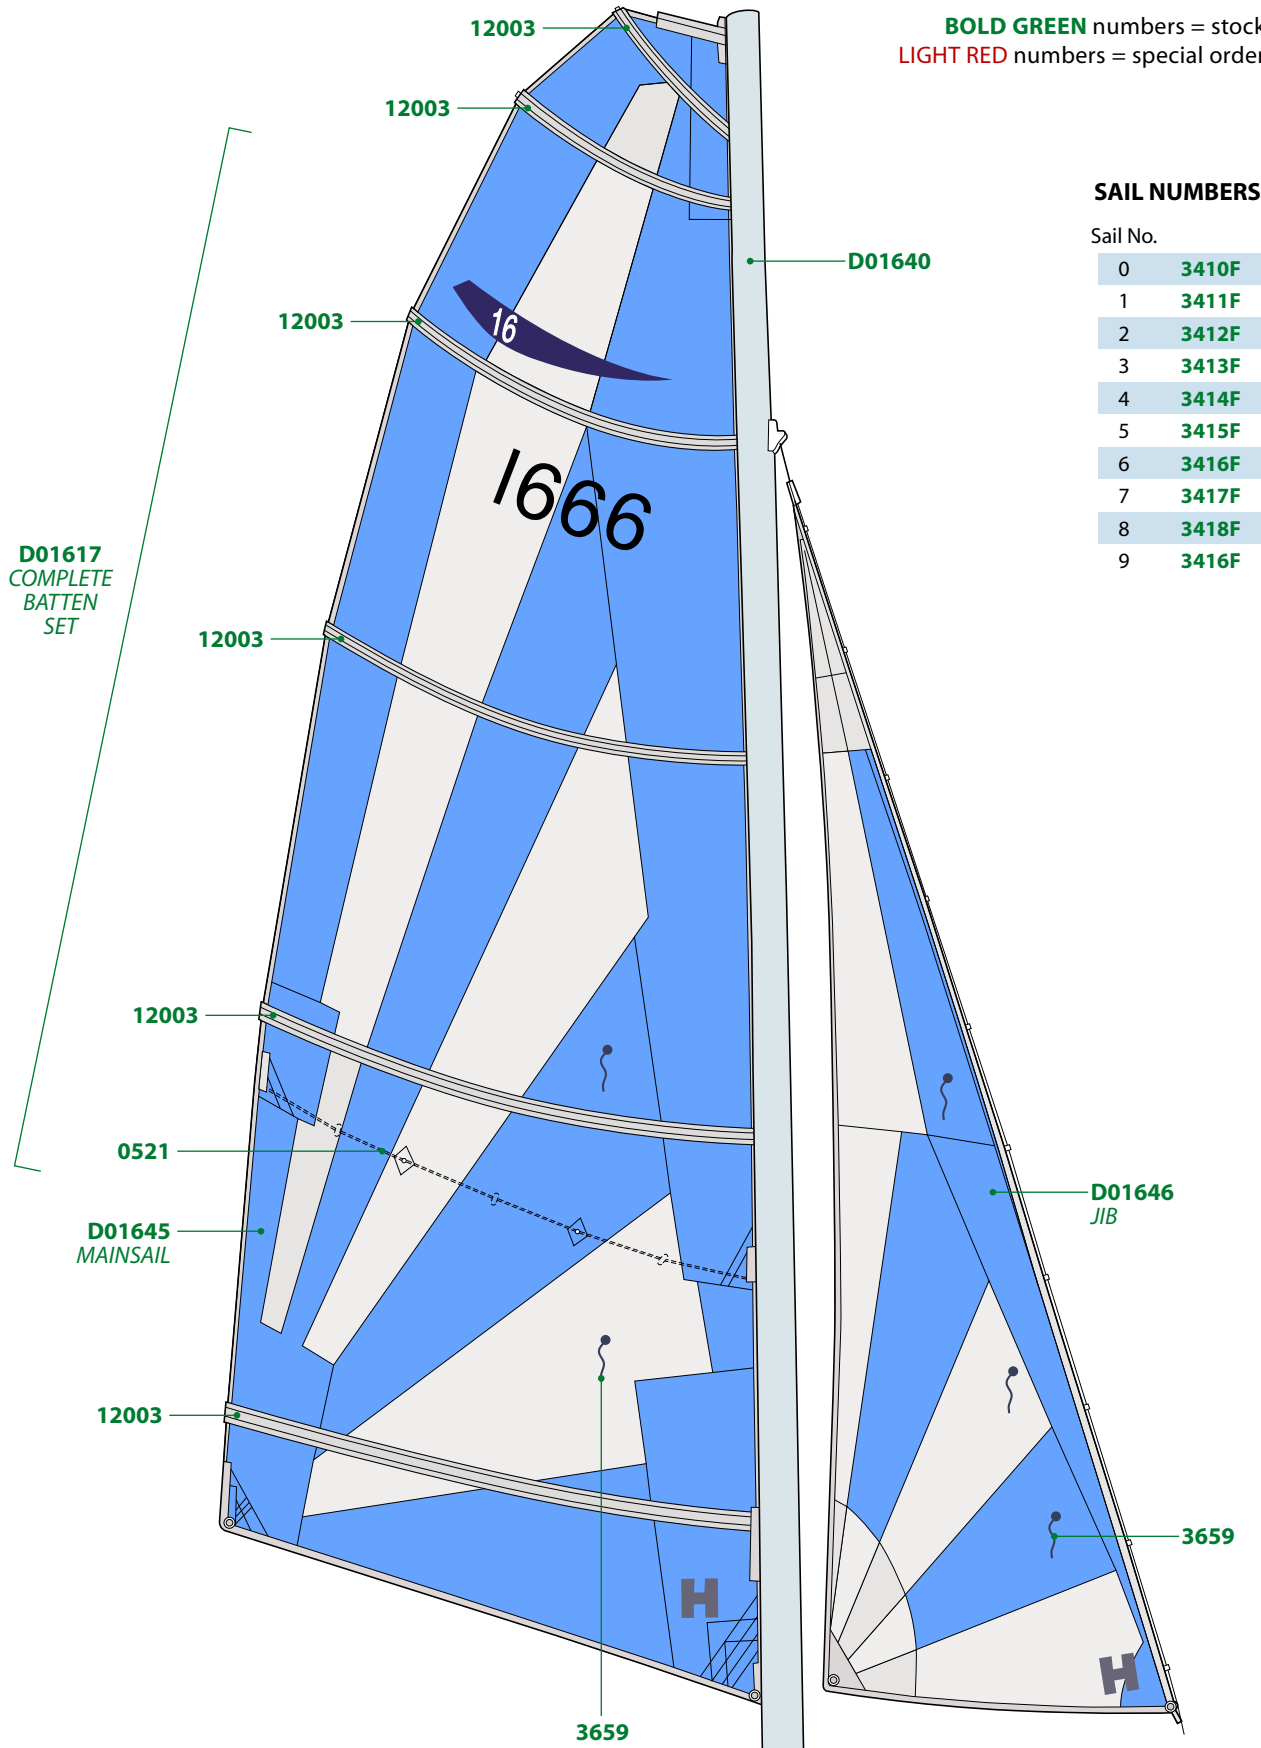

BOLD GREEN numbers = stock item
LIGHT RED numbers = special order item

BOLD GREEN numbers = stock item
LIGHT RED numbers = special order item

BOLD GREEN numbers = stock item
LIGHT RED numbers = special order item

BOLD GREEN numbers = stock item
LIGHT RED numbers = special order item

BOLD GREEN numbers = stock item
LIGHT RED numbers = special order item

IMPORTANT NOTICE: All diagrams, drawings and related information are the intellectual property of Performance Sailcraft Europe Limited. Any copying, distributing or other use without our prior written permission is strictly prohibited. © 2006 Performance Sailcraft Europe Limited.

BOLD GREEN numbers = stock item
LIGHT RED numbers = special order item