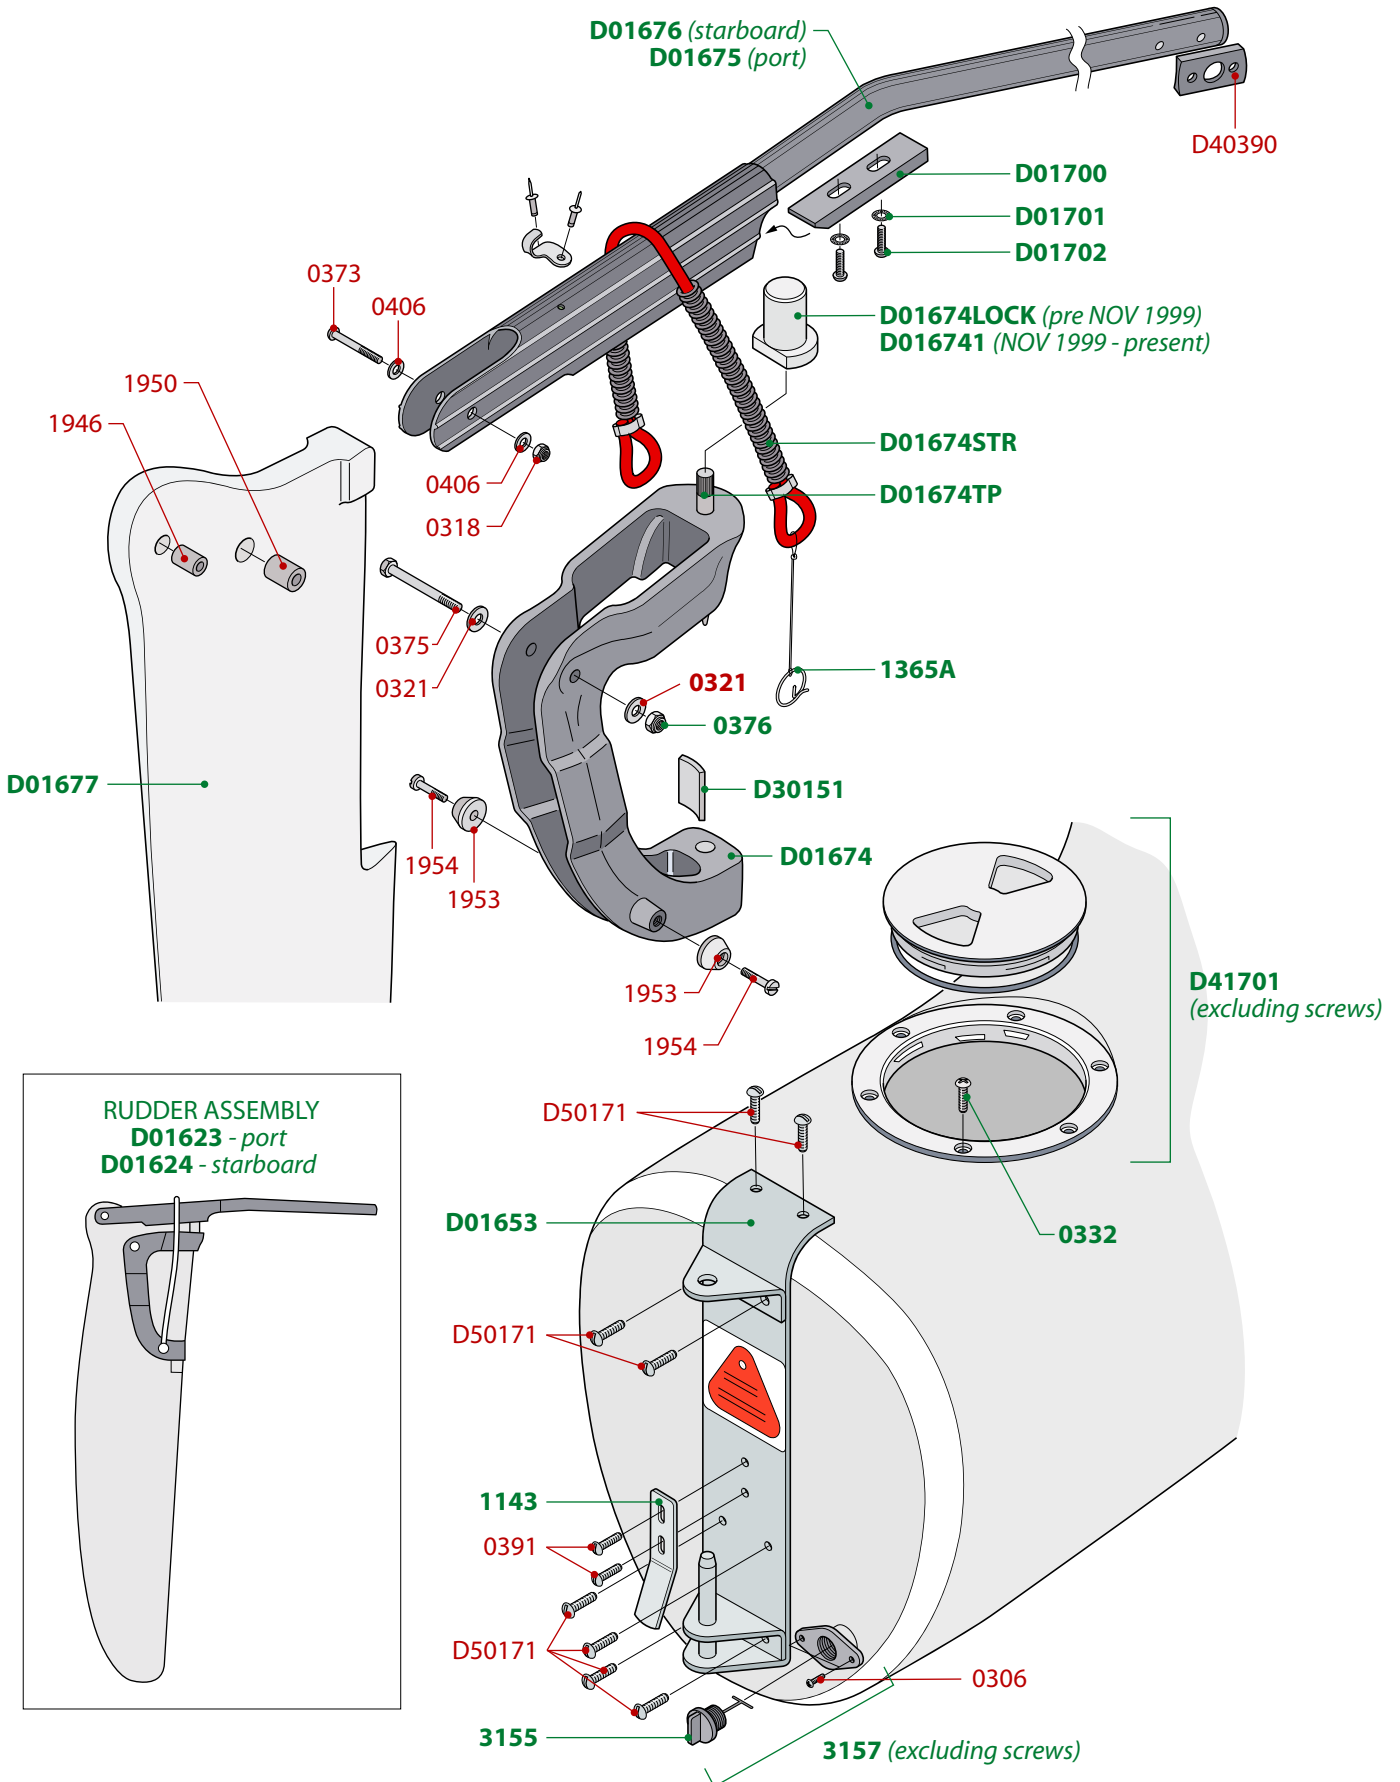

BOLD GREEN numbers = stock item
LIGHT RED numbers = special order item

BOLD GREEN numbers = stock item
LIGHT RED numbers = special order item

BOLD GREEN numbers = stock item
LIGHT RED numbers = special order item

BOLD GREEN numbers = stock item
LIGHT RED numbers = special order item

BOLD GREEN numbers = stock item
LIGHT RED numbers = special order item

IMPORTANT NOTICE: All diagrams, drawings and related information are the intellectual property of Performance Sailcraft Europe Limited. Any copying, distributing or other use without our prior written permission is strictly prohibited. © 2006 Performance Sailcraft Europe Limited.

BOLD GREEN numbers = stock item
LIGHT RED numbers = special order item