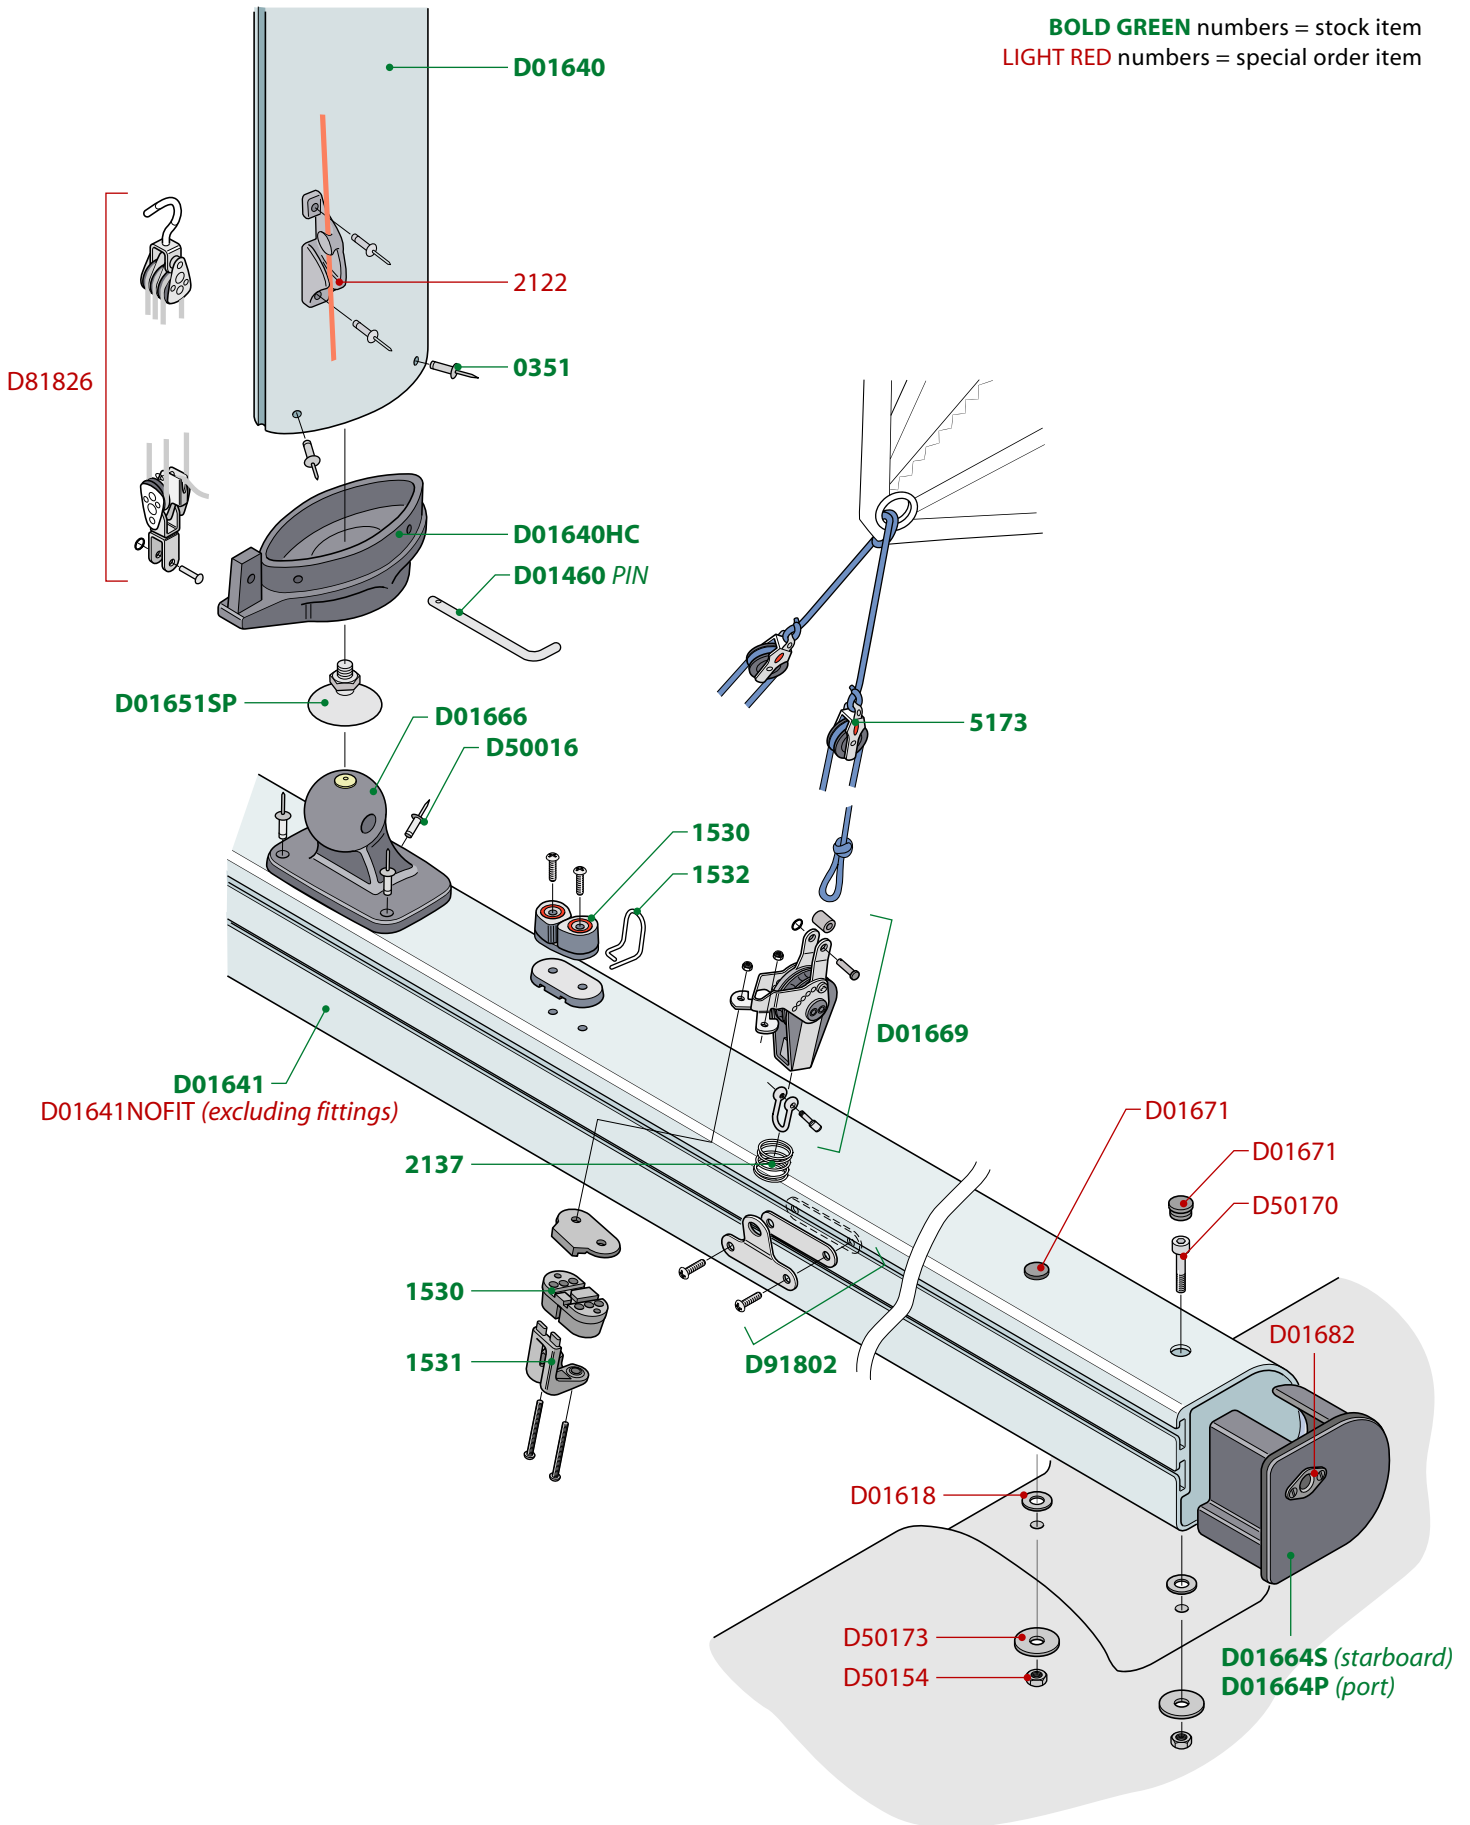

BOLD GREEN numbers = stock item
LIGHT RED numbers = special order item

BOLD GREEN numbers = stock item
LIGHT RED numbers = special order item

BOLD GREEN numbers = stock item
LIGHT RED numbers = special order item

BOLD GREEN numbers = stock item
LIGHT RED numbers = special order item

BOLD GREEN numbers = stock item
LIGHT RED numbers = special order item

IMPORTANT NOTICE: All diagrams, drawings and related information are the intellectual property of Performance Sailcraft Europe Limited. Any copying, distributing or other use without our prior written permission is strictly prohibited. © 2006 Performance Sailcraft Europe Limited.

BOLD GREEN numbers = stock item
LIGHT RED numbers = special order item