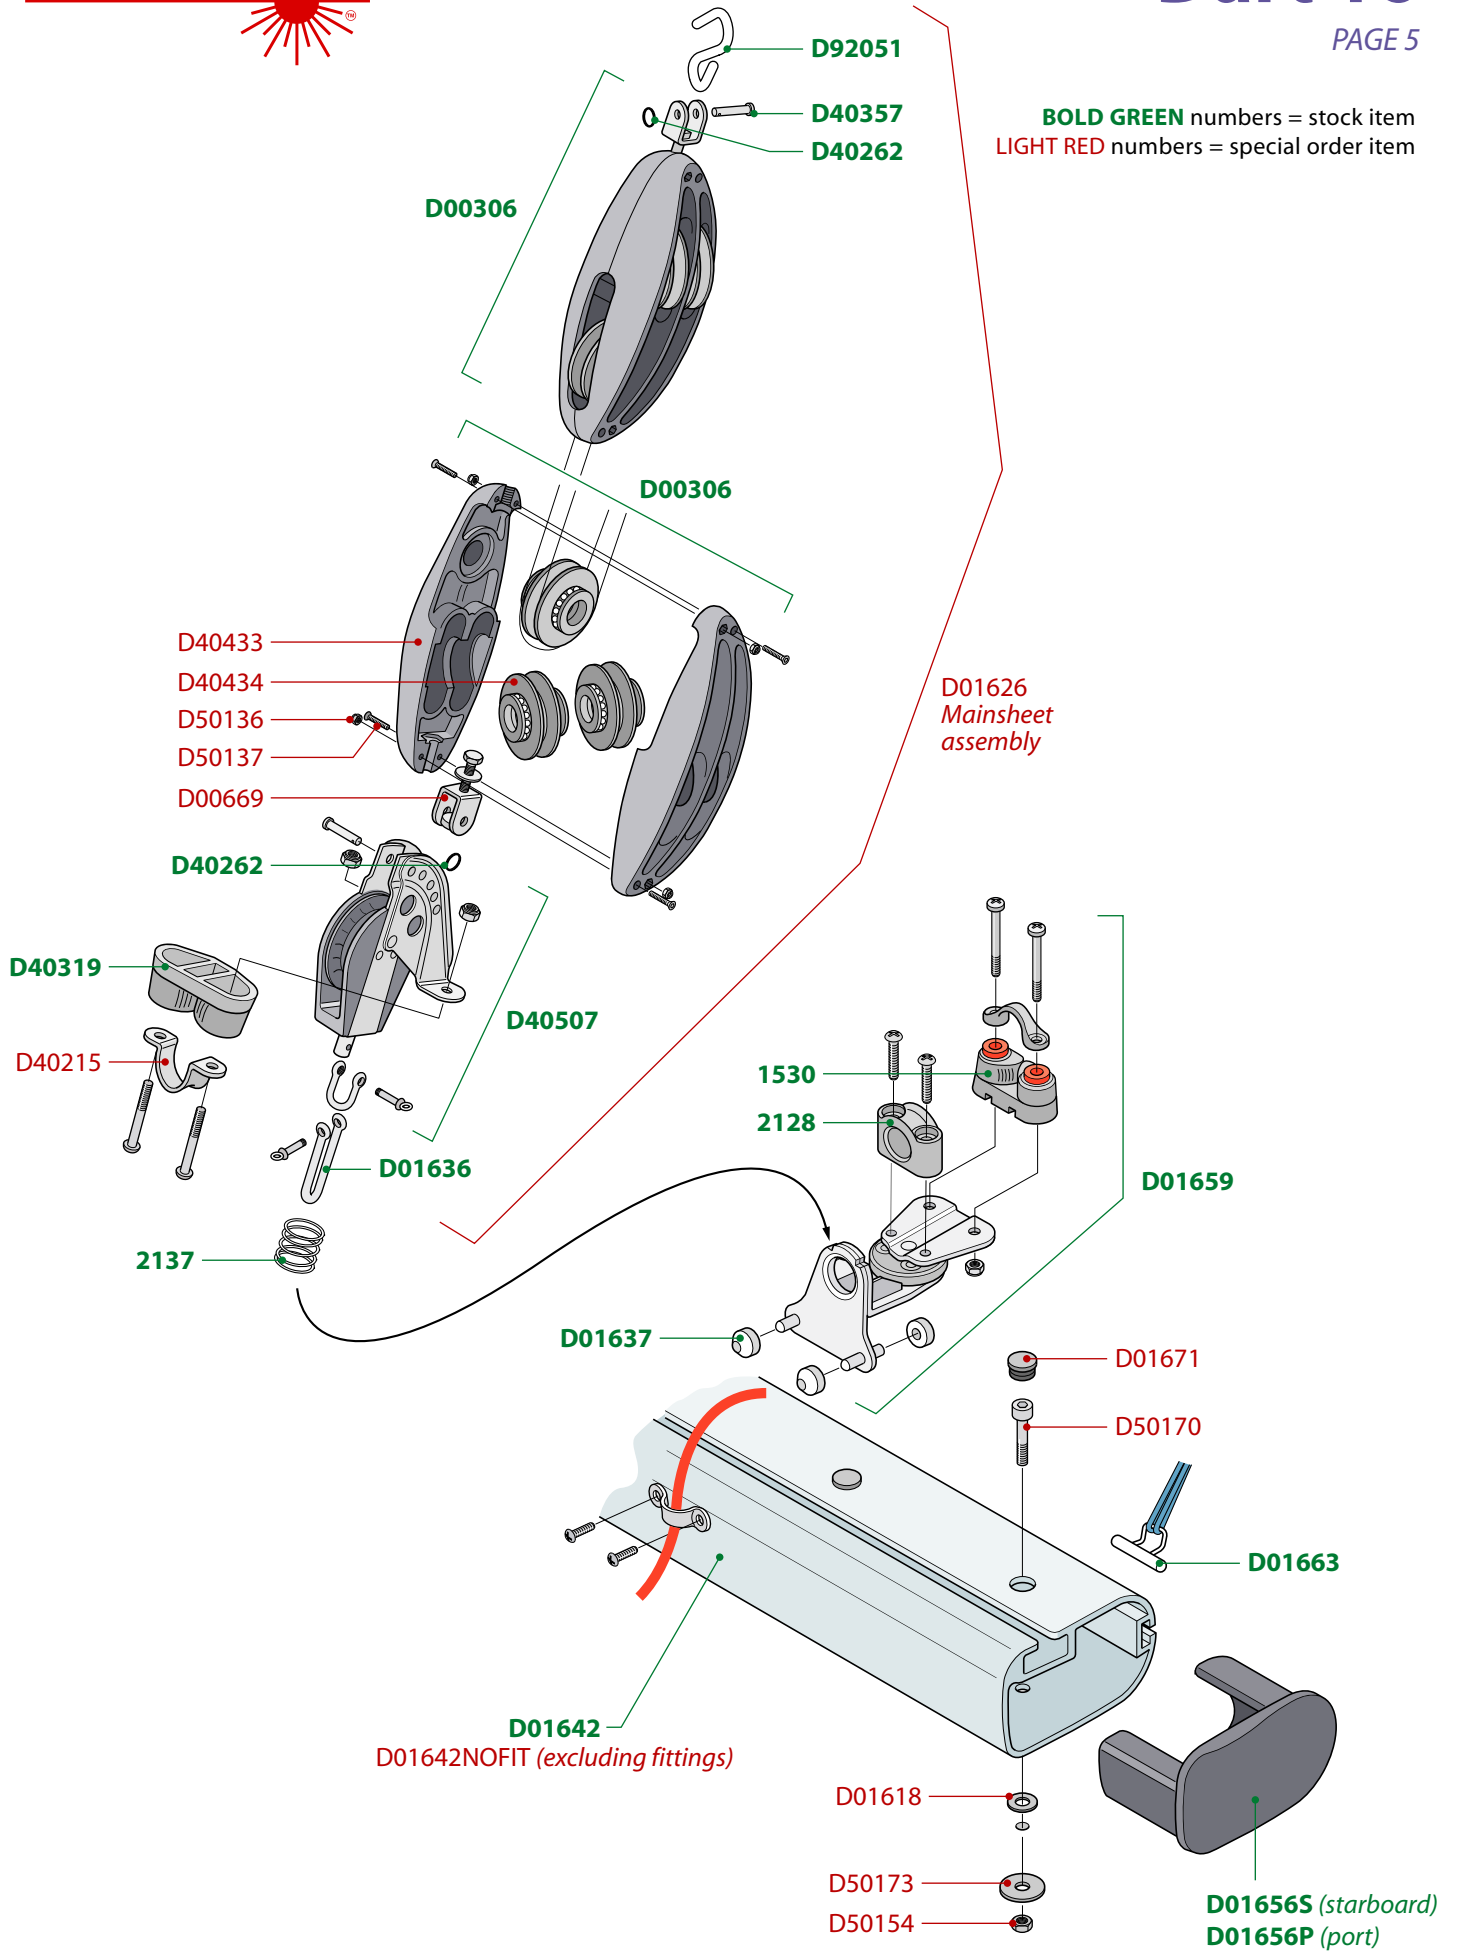

BOLD GREEN numbers = stock item
LIGHT RED numbers = special order item

BOLD GREEN numbers = stock item
LIGHT RED numbers = special order item

BOLD GREEN numbers = stock item
LIGHT RED numbers = special order item

BOLD GREEN numbers = stock item
LIGHT RED numbers = special order item

BOLD GREEN numbers = stock item
LIGHT RED numbers = special order item

IMPORTANT NOTICE: All diagrams, drawings and related information are the intellectual property of Performance Sailcraft Europe Limited. Any copying, distributing or other use without our prior written permission is strictly prohibited. © 2006 Performance Sailcraft Europe Limited.

BOLD GREEN numbers = stock item
LIGHT RED numbers = special order item