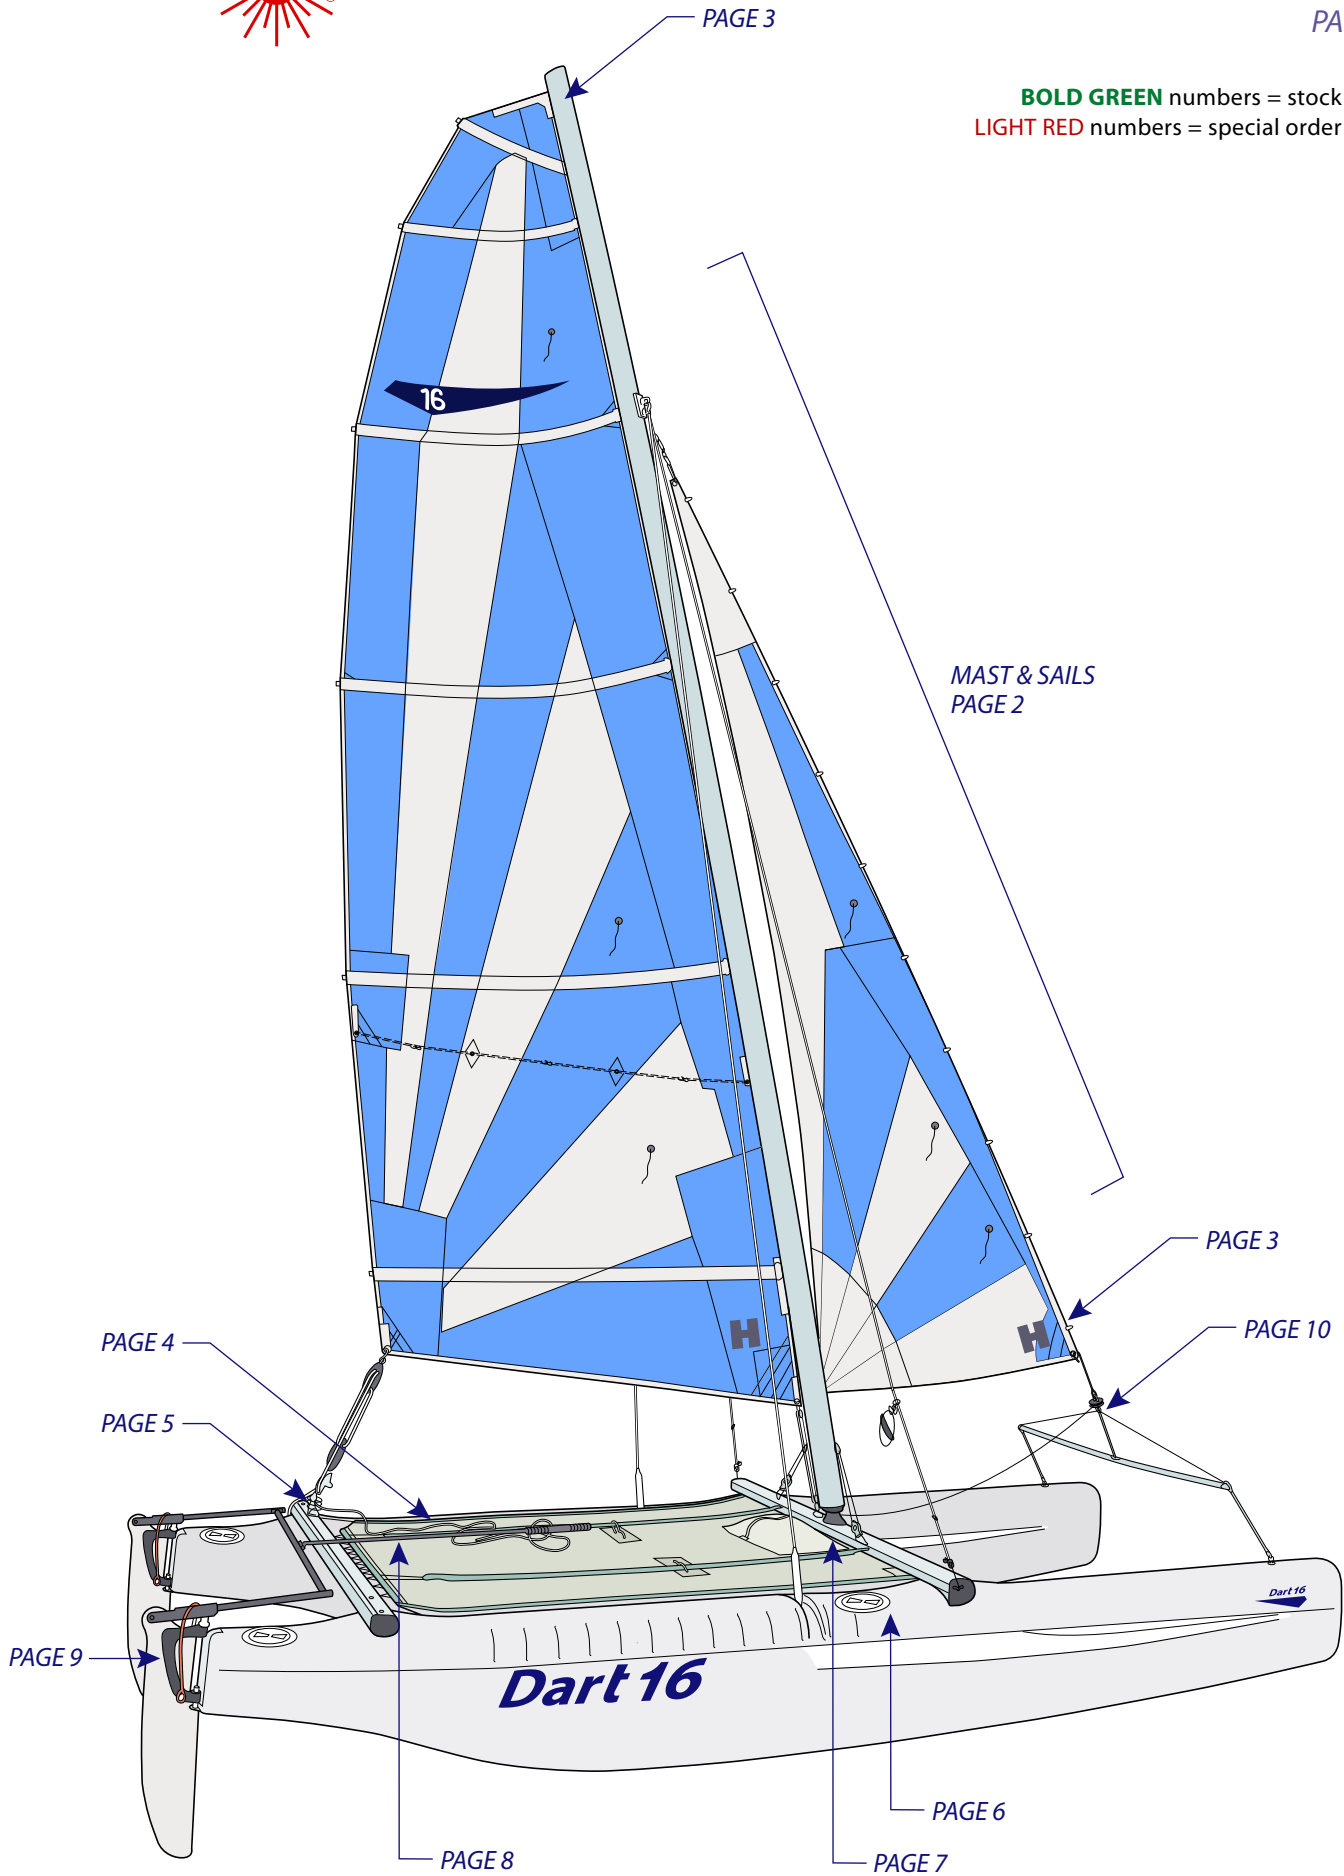

BOLD GREEN numbers = stock item
LIGHT RED numbers = special order item

BOLD GREEN numbers = stock item
LIGHT RED numbers = special order item

BOLD GREEN numbers = stock item
LIGHT RED numbers = special order item

BOLD GREEN numbers = stock item
LIGHT RED numbers = special order item

BOLD GREEN numbers = stock item
LIGHT RED numbers = special order item

IMPORTANT NOTICE: All diagrams, drawings and related information are the intellectual property of Performance Sailcraft Europe Limited. Any copying, distributing or other use without our prior written permission is strictly prohibited. © 2006 Performance Sailcraft Europe Limited.

BOLD GREEN numbers = stock item
LIGHT RED numbers = special order item