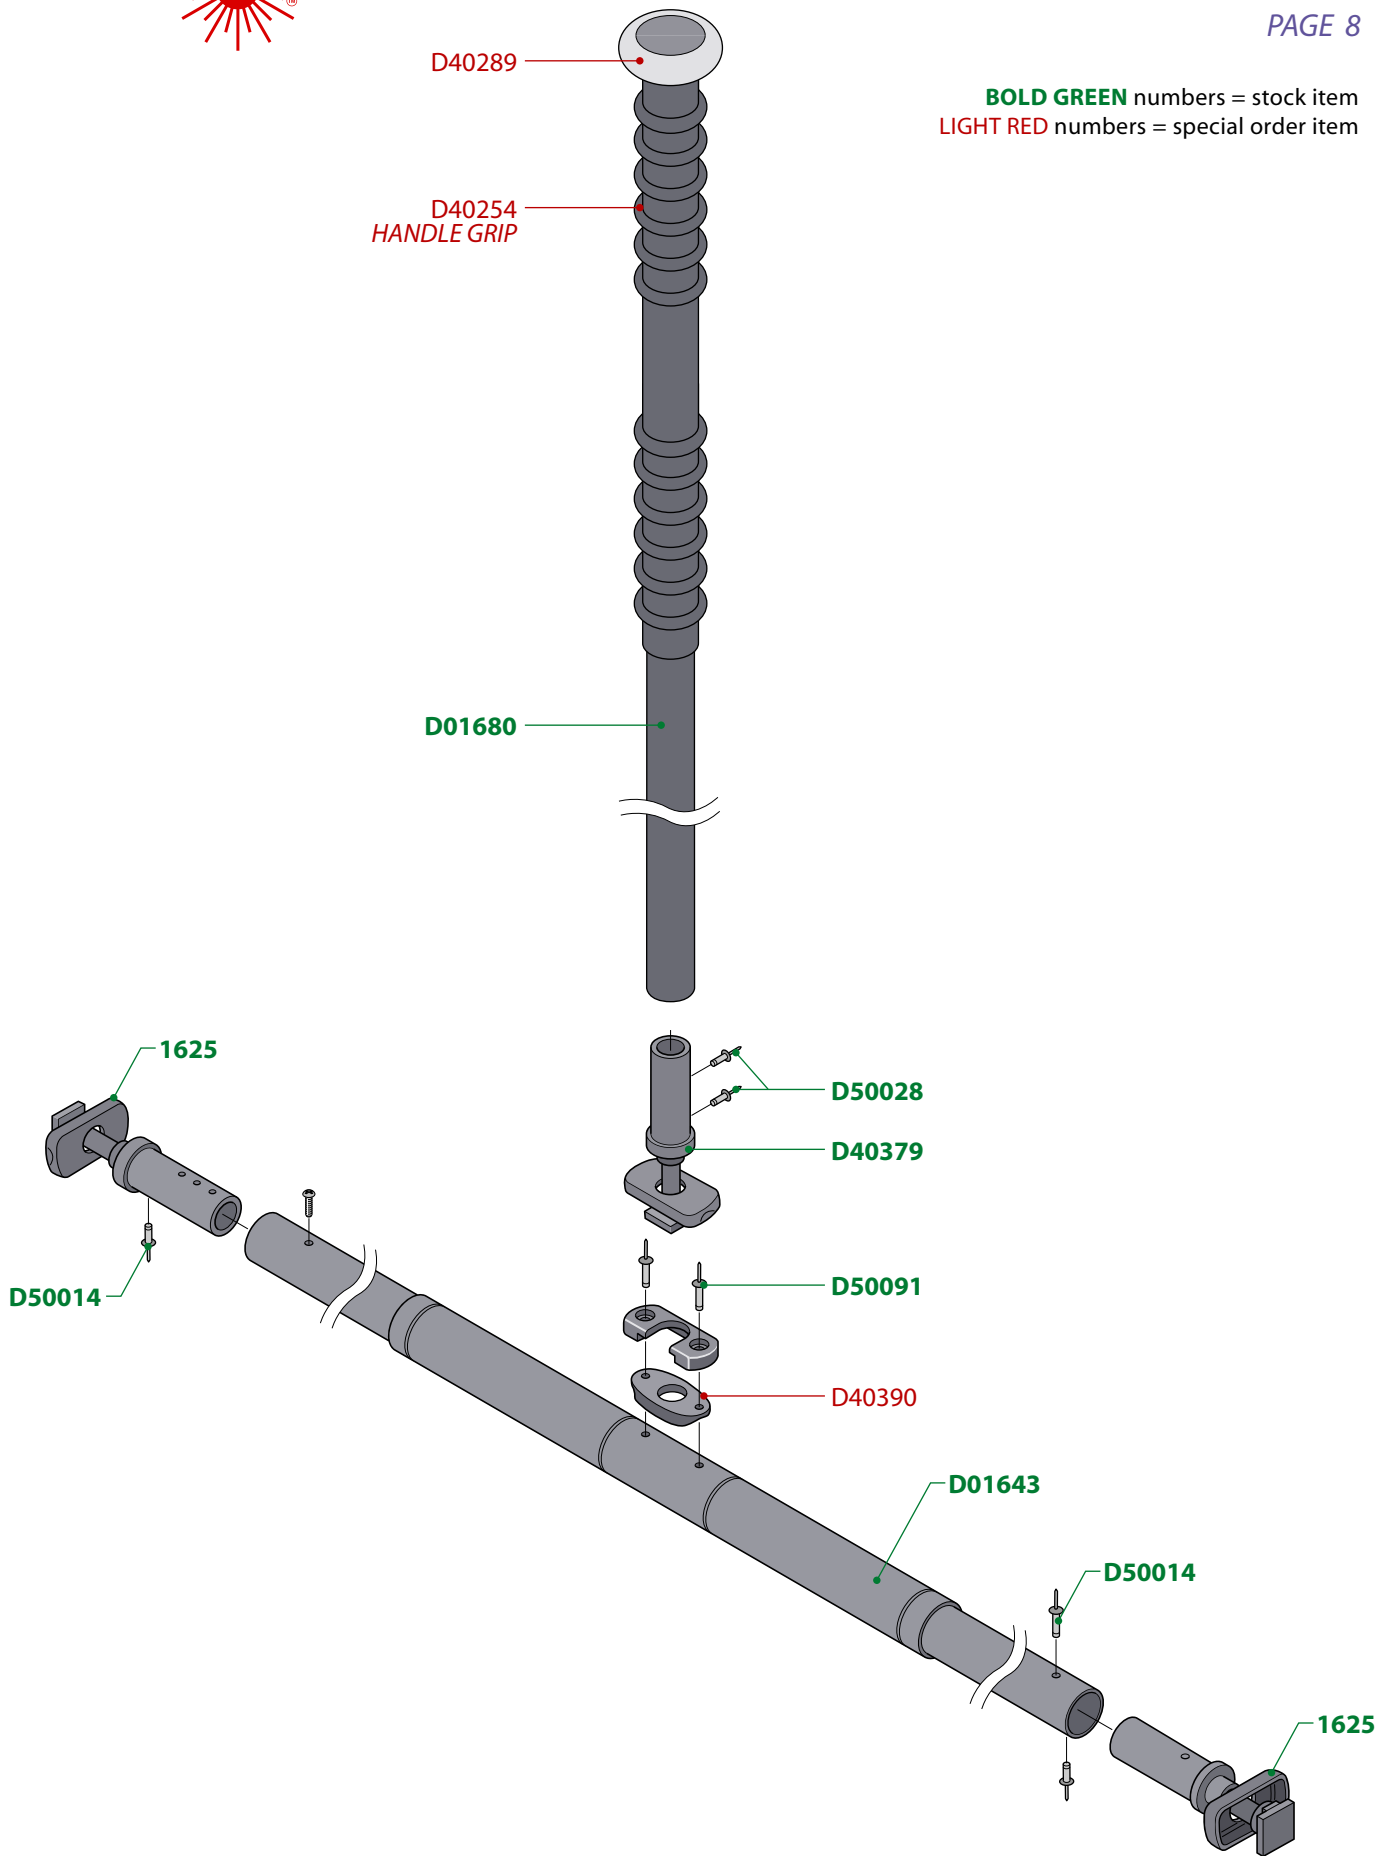

BOLD GREEN numbers = stock item
LIGHT RED numbers = special order item

BOLD GREEN numbers = stock item
LIGHT RED numbers = special order item

BOLD GREEN numbers = stock item
LIGHT RED numbers = special order item

BOLD GREEN numbers = stock item
LIGHT RED numbers = special order item

BOLD GREEN numbers = stock item
LIGHT RED numbers = special order item

IMPORTANT NOTICE: All diagrams, drawings and related information are the intellectual property of Performance Sailcraft Europe Limited. Any copying, distributing or other use without our prior written permission is strictly prohibited. © 2006 Performance Sailcraft Europe Limited.

BOLD GREEN numbers = stock item
LIGHT RED numbers = special order item